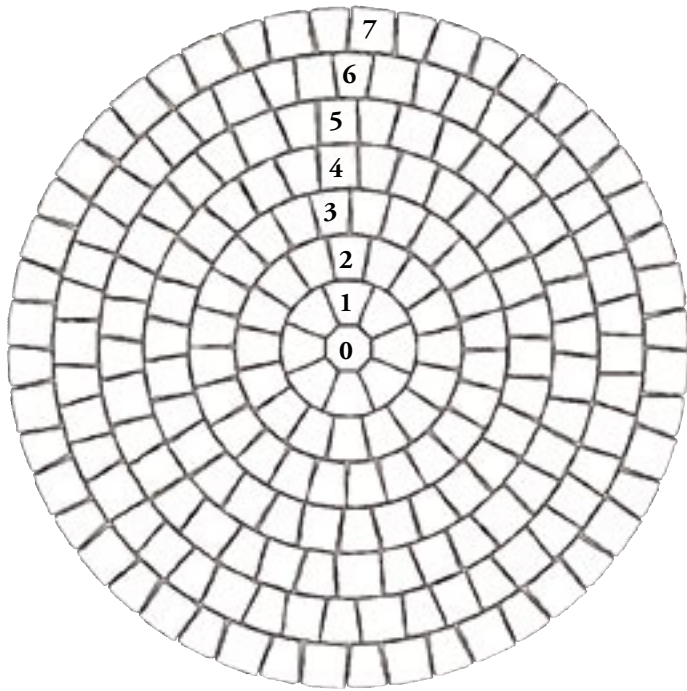

Baxter Stone[®] Circle Pack

 **Genest** 1-800-649-4773
www.GenestConcrete.com

Baxter Stone® Circle Pack Packaging

- 82.5 sq. ft. per pallet
- 10.31 sq. ft. per layer
- 8 layers per pallet

Available Colors

Granite Blend, Earth Blend,
Mocha Blend & Rustic Red

There are five different sizes

Starting from the center of the circle:

- Center: 1 Center piece.
 - Ring 1: 8 Large wedges.
 - Ring 2: 16 Small wedges.
 - Ring 3: 24 Small wedges.
 - Ring 4: 15 Small wedges & 15 rectangles.
 - Ring 5: 18 Small wedges, 9 rectangles & 9 squares
 - Ring 6: 21 Small wedges, 11 rectangles & 12 squares
 - Ring 7: 24 Small wedges, 24 squares & 1 rectangle
- 7' Circle*
- Ring 8: 29 Small wedges, 15 squares & 14 rectangle
 - Ring 9: 32 Small wedges, 17 squares & 16 rectangle
 - Ring 10: 35 Small wedges, 25 squares & 11 rectangle

- One pallet will produce two 7' circles *or* one 9' 10" circle. Four layers per 7' circle
- No cutting is needed with the above directions, but you must allow some spacing between paving stones.
- Spare paving stones are included in each pallet.