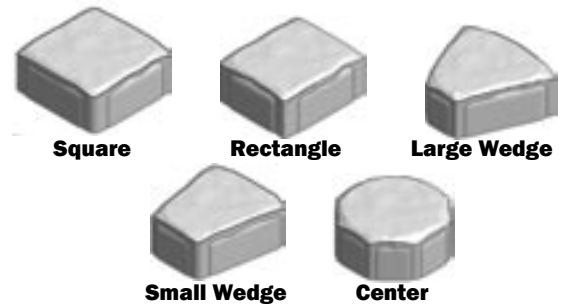

Baxter Stone[®] Circle Pack

 **Genest** 1-800-649-4773
www.GenestConcrete.com

Baxter Stone® Circle Pack Packaging

- 82.5 sq. ft. per pallet
- 10.31 sq. ft. per layer
- 8 layers per pallet

Available Colors

Granite Blend, Earth Blend,
Mocha Blend & Rustic Red

There are five different sizes

Starting from the center of the circle:

- Center: 1 Center piece.
 - Ring 1: 8 Large wedges.
 - Ring 2: 16 Small wedges.
 - Ring 3: 24 Small wedges.
 - Ring 4: 15 Small wedges & 15 rectangles.
 - Ring 5: 18 Small wedges, 9 rectangles & 9 squares
 - Ring 6: 21 Small wedges, 11 rectangles & 12 squares
 - Ring 7: 24 Small wedges, 24 squares & 1 rectangle
- 7' Circle*
- Ring 8: 29 Small wedges, 15 squares & 14 rectangle
 - Ring 9: 32 Small wedges, 17 squares & 16 rectangle
 - Ring 10: 35 Small wedges, 25 squares & 11 rectangle